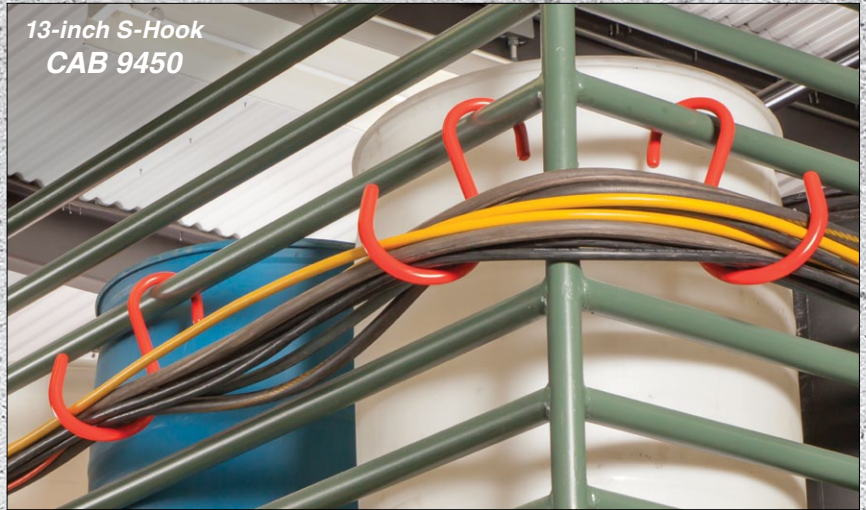

CAB[®]

S-Hooks

SAFE, STRONG, DURABLE
in Various Sizes

Strongest, Most Cost Effective S-Hooks Available

CAB S-Hooks quickly and easily fix many job site safety hazards. Use CAB S-Hooks to manage bundles of cables, wires, tubing, hoses, pipes, and more. Keep cables neat and out of harm's way.

CAB S-Hooks can help with OSHA housekeeping requirements. Use them to eliminate tripping hazards on stairs or in busy aisles.

Easy to install. CAB S-Hooks are ideal for permanent or temporary applications, such as construction areas. Their bright orange color provides great visibility, improving safety by alerting workers to the presence of electrical cables or sensitive hoses.

CAB S-Hooks for Safer Workplaces

CAB S-Hooks are manufactured from high tensile spring steel for superior load handling. They are far stronger and more durable than competitor products made from plastic, and CAB S-Hooks will not shatter like plastic hooks, even in extreme heat or cold.

BEFORE: Messy cables and hoses are a major tripping hazard. Floor traffic increases possibility of crimping or breakage, possibly disrupting important production workflow. CAB S-Hooks are the answer.

AFTER: CAB S-Hooks install in minutes, easily keeping cables and hoses safe and out of the way. CAB S-Hooks are a cost effective, efficient solution to many common housekeeping problems in busy workplaces.