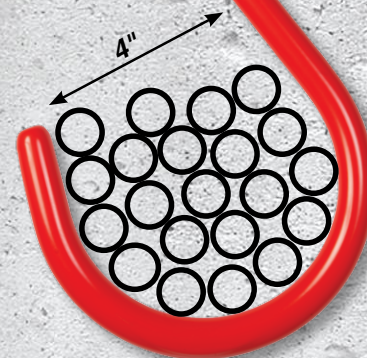

BEFORE: Messy cables and hoses are a major tripping hazard. Floor traffic increases possibility of crimping or breakage, possibly disrupting important production workflow. CAB S-Hooks are the answer.

AFTER: CAB S-Hooks install in minutes, easily keeping cables and hoses safe and out of the way. CAB S-Hooks are a cost effective, efficient solution to many common housekeeping problems in busy workplaces.

CAB[®] S-Hooks

for Strength and Safety

in Standard & Custom Sizes

CAB 7338

CAB 9450

CAB Product Number	S-Hook Height	Bottom Diameter	Working Load Limit	1" O. D. Carry Quantity	Quantity per Box
CAB 9449	9" (22.86cm)	3" (7.62cm)	275lb (125kg)	7	25 hooks
CAB 7338	11" (27.94cm)	4" (10.16cm)	325lb (150kg)	12	10 hooks
CAB 9450	13" (33.02cm)	5" (12.70cm)	350lb (160kg)	21	10 hooks

**Nonconductive,
Corrosion Resistant,
Smooth surface!**

CAB S-Hooks easily hook to almost any support. Bottom loop is wide enough to securely capture large bundles.

**Strongest Hook,
Best Value!**

CAB S-Hooks install quickly. They are strong, yet easily moved or re-purposed as worksite needs change.