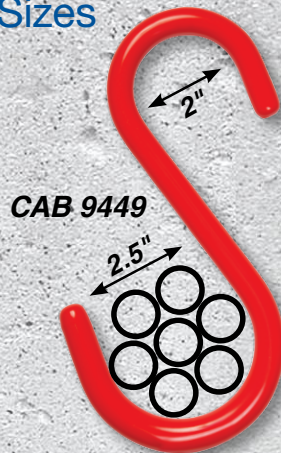

CAB[®] S-Hooks

for Strength and Safety

in Standard & Custom Sizes

CAB 7338

CAB 9450

CAB Product Number	S-Hook Height	Bottom Diameter	Working Load Limit	1" O. D. Carry Quantity	Quantity per Box
CAB 9449	9" (22.86cm)	3" (7.62cm)	275lb (125kg)	7	25 hooks
CAB 7338	11" (27.94cm)	4" (10.16cm)	325lb (150kg)	12	10 hooks
CAB 9450	13" (33.02cm)	5" (12.70cm)	350lb (160kg)	21	10 hooks