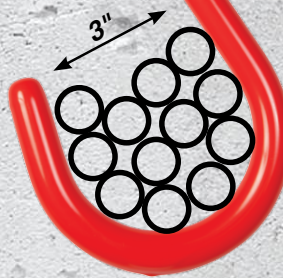

BEFORE: Messy cables and hoses are a major tripping hazard. Floor traffic increases possibility of crimping or breakage, possibly disrupting important production workflow. CAB S-Hooks are the answer.

AFTER: CAB S-Hooks install in minutes, easily keeping cables and hoses safe and out of the way. CAB S-Hooks are a cost effective, efficient solution to many common housekeeping problems in busy workplaces.

CAB[®] S-Hooks

for Strength and Safety

in Standard & Custom Sizes

CAB 7338

CAB 9450

CAB Product Number	S-Hook Height	Bottom Diameter	Working Load Limit	1" O. D. Carry Quantity	Quantity per Box
CAB 9449	9" (22.86cm)	3" (7.62cm)	275lb (125kg)	7	25 hooks
CAB 7338	11" (27.94cm)	4" (10.16cm)	325lb (150kg)	12	10 hooks
CAB 9450	13" (33.02cm)	5" (12.70cm)	350lb (160kg)	21	10 hooks