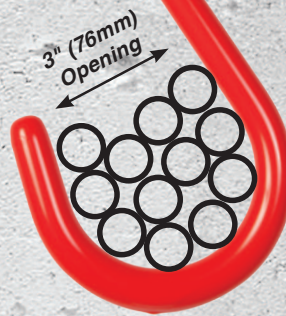

Before

BEFORE: Messy cables and hoses are a major tripping hazard. Floor traffic increases possibility of crimping or breakage, possibly disrupting important production workflow. CAB S-Hooks are the answer.

CAB S-Hooks are great for meeting OSHA Regulations. They help eliminate trip hazards!

After

AFTER: CAB S-Hooks install in minutes, easily keeping cables and hoses safe and out of the way. CAB S-Hooks are a cost effective, efficient solution to many common housekeeping problems in busy workplaces.

CAB® S-Hooks

for Strength and Safety

Standard & Custom Sizes

CAB 7338

CAB 9450

CAB Number	S-Hook Height	Bottom Diameter	Working Load Limit	1" Dia. Carry Qty.	Quantity per Box	Weight per Box
CAB 9449	9" (229mm)	3" (76mm)	275lb (125kg)	7	25 hooks	18lb (8.2kg)
CAB 7338	11" (279mm)	4" (102mm)	325lb (150kg)	12	10 hooks	15lb (6.8kg)
CAB 9450	13" (330mm)	5" (127mm)	350lb (160kg)	21	10 hooks	17lb (7.7kg)

CAB S-Hooks easily hook to almost any support. Bottom loop is wide enough to securely capture large bundles.

CAB S-Hooks install quickly and easily. They are strong and versatile, and can be re-used in many different applications.