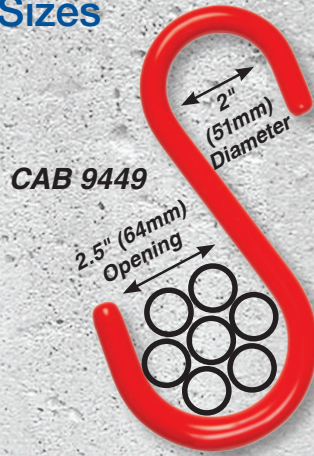

CAB S-Hooks are great for meeting OSHA Regulations. They help eliminate trip hazards!

After

AFTER: CAB S-Hooks install in minutes, easily keeping cables and hoses safe and out of the way. CAB S-Hooks are a cost effective, efficient solution to many common housekeeping problems in busy workplaces.

CAB® S-Hooks

for Strength and Safety

Standard & Custom Sizes

CAB 7338

CAB 9450

CAB Number	S-Hook Height	Bottom Diameter	Working Load Limit	1" Dia. Carry Qty.	Quantity per Box	Weight per Box
CAB 9449	9" (229mm)	3" (76mm)	275lb (125kg)	7	25 hooks	18lb (8.2kg)
CAB 7338	11" (279mm)	4" (102mm)	325lb (150kg)	12	10 hooks	15lb (6.8kg)
CAB 9450	13" (330mm)	5" (127mm)	350lb (160kg)	21	10 hooks	17lb (7.7kg)