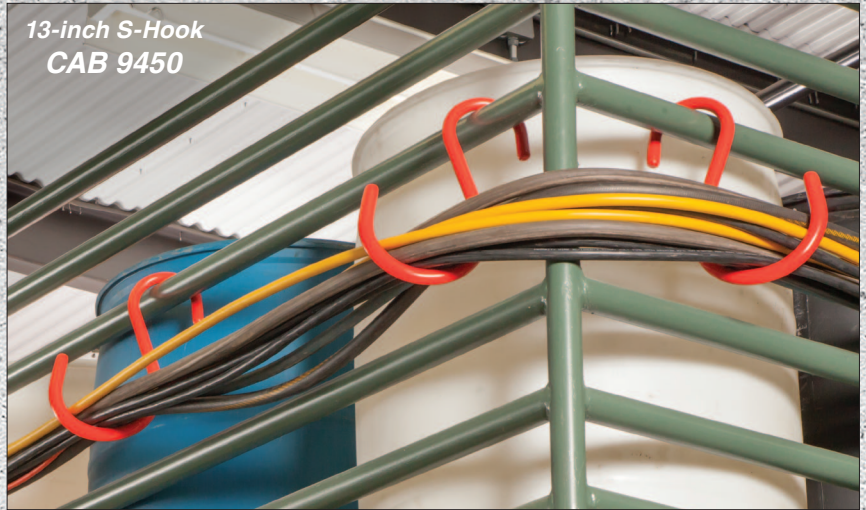

CAB[®] S-Hooks

**SAFE, STRONG, DURABLE
AN INDUSTRY FAVORITE**

9-inch S-Hook
CAB 9449

13-inch S-Hook
CAB 9450

Strongest, Most Cost Effective S-Hooks Available

CAB S-Hooks quickly and easily fix many job site safety hazards. Use CAB S-Hooks to manage bundles of cables, wires, tubing, hoses, pipes, and more. Keep cables neat and out of harm's way.

CAB S-Hooks can help with OSHA housekeeping requirements. Use them to eliminate tripping hazards on stairs or in busy aisles.

Easy to install. CAB S-Hooks are ideal for permanent or temporary applications, such as construction areas. Their bright orange color provides great visibility, improving safety by alerting workers to the presence of electrical cables or sensitive hoses.

CAB S-Hooks for Safer Workplaces

CAB S-Hooks are manufactured from high tensile spring steel for superior load handling. They are far stronger and more durable than competitor products made from plastic, and CAB S-Hooks will not shatter like plastic hooks, even in extreme heat or cold.

CAB S-Hooks are great for meeting OSHA Regulations. They help eliminate trip hazards!

After

AFTER: CAB S-Hooks install in minutes, easily keeping cables and hoses safe and out of the way. CAB S-Hooks are a cost effective, efficient solution to many common housekeeping problems in busy workplaces.