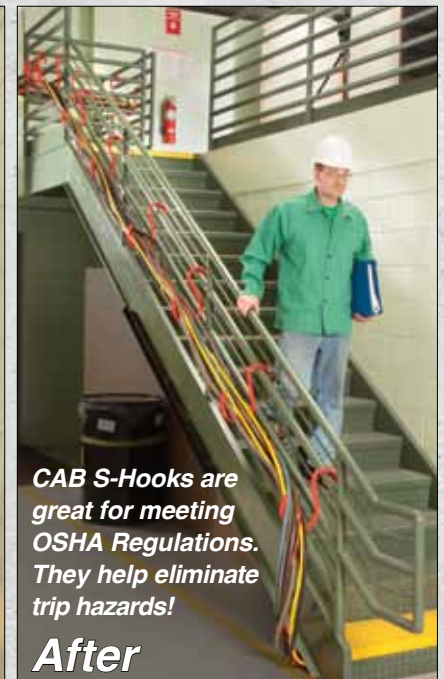

CAB S-Hooks can help with OSHA housekeeping requirements. Use them to eliminate tripping hazards on stairs or in busy aisles.

Easy to install. CAB S-Hooks are ideal for permanent or temporary applications, such as construction areas. Their bright orange color provides great visibility, improving safety by alerting workers to the presence of electrical cables or sensitive hoses.

Before

BEFORE: Messy cables and hoses are a major tripping hazard. Floor traffic increases possibility of crimping or breakage, possibly disrupting important production workflow. CAB S-Hooks are the answer.