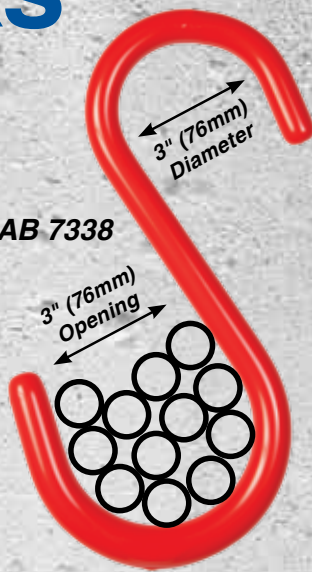

CAB S-Hooks are great for meeting OSHA Regulations. They help eliminate trip hazards!

CAB S-Hooks

for Strength and Safety

Standard & Custom Sizes

CAB 7338

CAB 9450

CAB Number	S-Hook Height	Bottom Diameter	Working Load Limit	1" Dia. Carry Qty.	Quantity per Box	Weight per Box
CAB 9449	9" (229mm)	3" (76mm)	275lb (125kg)	7	25 hooks	18lb (8.2kg)
CAB 7338	11" (279mm)	4" (102mm)	325lb (150kg)	12	10 hooks	15lb (6.8kg)
CAB 9450	13" (330mm)	5" (127mm)	350lb (160kg)	21	10 hooks	17lb (7.7kg)

Nonconductive,
Corrosion Resistant,
Smooth Surface!

CAB S-Hooks easily hook to almost any support. Bottom loop is wide enough to securely capture large bundles.

Strongest Hook,
Best Value!

CAB S-Hooks install quickly and easily. They are strong and versatile, and can be re-used in many different applications.