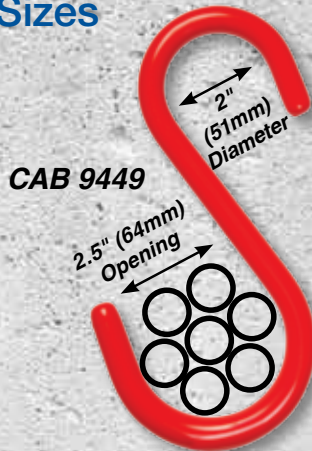

CAB S-Hooks are great for meeting OSHA Regulations. They help eliminate trip hazards!

CAB S-Hooks

for Strength and Safety

Standard & Custom Sizes

CAB 7338

CAB 9450

CAB Number	S-Hook Height	Bottom Diameter	Working Load Limit	1" Dia. Carry Qty.	Quantity per Box	Weight per Box
CAB 9449	9" (229mm)	3" (76mm)	275lb (125kg)	7	25 hooks	18lb (8.2kg)
CAB 7338	11" (279mm)	4" (102mm)	325lb (150kg)	12	10 hooks	15lb (6.8kg)
CAB 9450	13" (330mm)	5" (127mm)	350lb (160kg)	21	10 hooks	17lb (7.7kg)