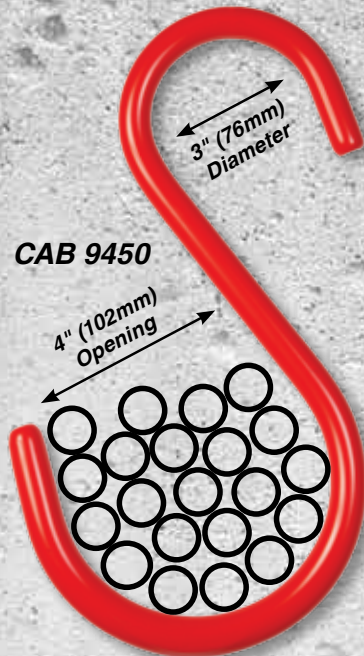

CAB S-Hooks can help with OSHA housekeeping requirements. Use them to eliminate tripping hazards on stairs or in busy aisles.

Easy to install. CAB S-Hooks are ideal for permanent or temporary applications, such as construction areas. Their bright orange color provides great visibility, improving safety by alerting workers to the presence of electrical cables or sensitive hoses.

CAB S-Hooks are great for meeting OSHA Regulations. They help eliminate trip hazards!

CAB S-Hooks

for Strength and Safety

Standard & Custom Sizes

CAB 7338

CAB 9450

CAB Number	S-Hook Height	Bottom Diameter	Working Load Limit	1" Dia. Carry Qty.	Quantity per Box	Weight per Box
CAB 9449	9" (229mm)	3" (76mm)	275lb (125kg)	7	25 hooks	18lb (8.2kg)
CAB 7338	11" (279mm)	4" (102mm)	325lb (150kg)	12	10 hooks	15lb (6.8kg)
CAB 9450	13" (330mm)	5" (127mm)	350lb (160kg)	21	10 hooks	17lb (7.7kg)

Nonconductive,
Corrosion Resistant,
Smooth Surface!

CAB S-Hooks easily hook to almost any support. Bottom loop is wide enough to securely capture large bundles.

Strongest Hook,
Best Value!

CAB S-Hooks install quickly and easily. They are strong and versatile, and can be re-used in many different applications.